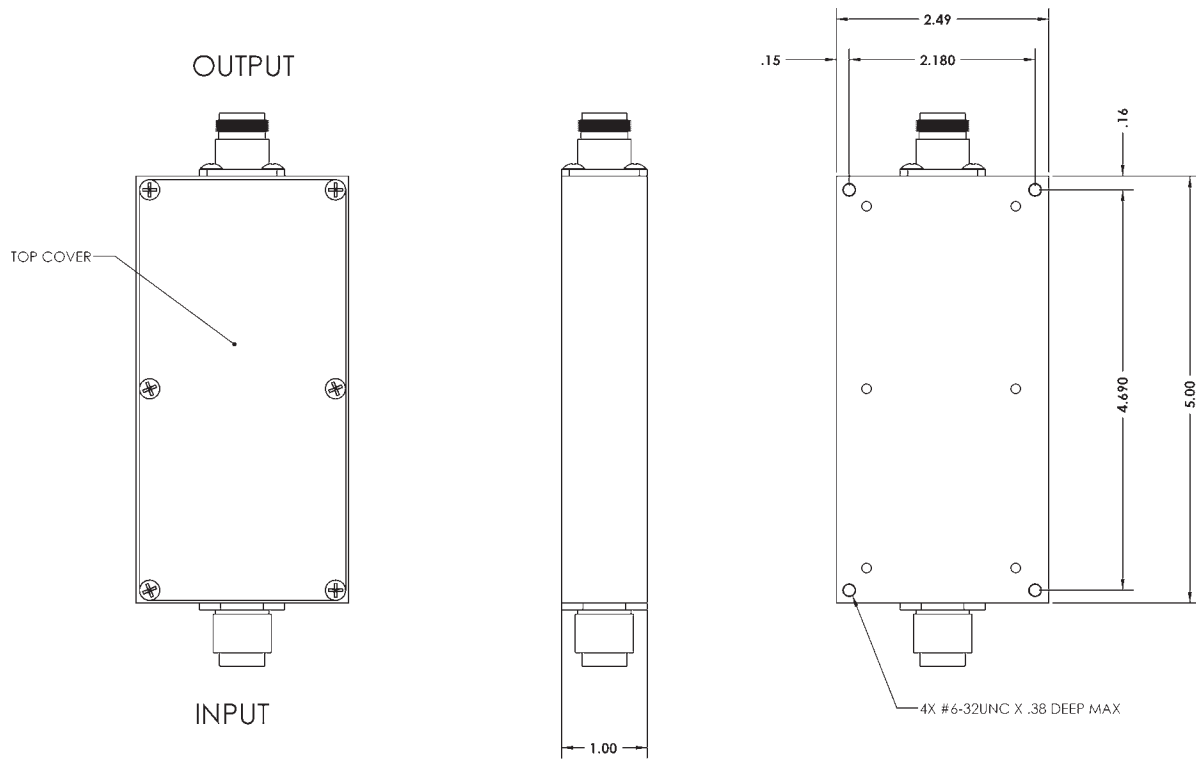

www.MetropoleProducts.com

Specifications

Bandwidth, 3 dB.....	30 – 180 MHz
Bandwidth, 1 dB.....	31.5 – 174 MHz
Insertion Loss, Mid Band.....	0.5 dB maximum
VSWR, (1.5:1 nominal).....	1.7:1 maximum
Selectivity, 20 and 220 MHz.....	50 dB minimum
Stopband, 0 – 15 MHz.....	60 dB nominal
Stopband, 225 – 500 MHz.....	60 dB vnominal
Connectors.....	Input – N plug; Output – N jack
Size:.....	1.00" x 2.50" x 5.00" excluding connectors
Weight:.....	10 ounces nominal
Power (Continuous).....	+33 dBm minimum