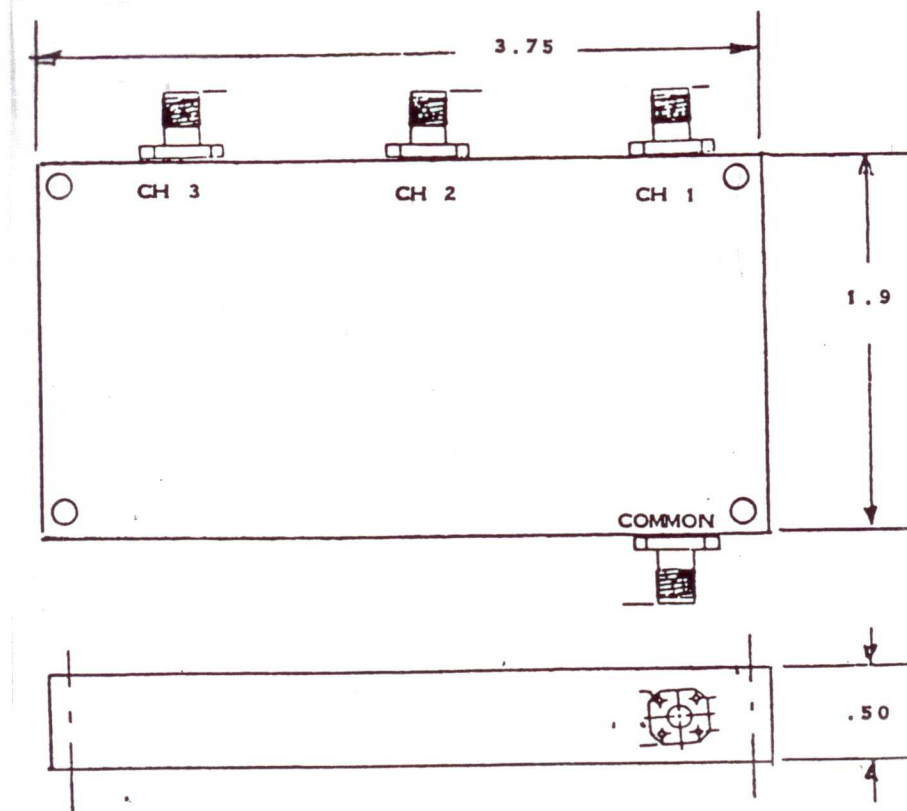

# TECHNICAL SPECIFICATIONS

FMA-343

BROAD BAND TRIPLEXER

Channel 1 -	500 - 2500 MHz
Channel 2 -	100 - 500 MHz
Channel 3 -	30 - 100 MHz
Crossover	4 dB (Typ)
Loss / Channel	1 dB Max.
VSWR	2.5:1 Max.
Power	50 Watts CW
Connector	SMA
Size	1.90" x 3.75" x 0.5 "